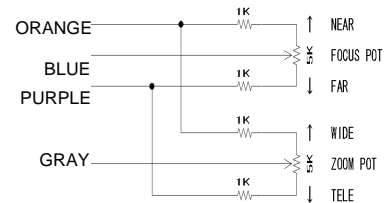

Tokina

55X SUPER-MOTORIZED ZOOM LENS

TM55Z1038N	f=10-550mm F3.8 3-Motors
TM55Z1038NPN	f=10-550mm F3.8 3-Motors with Preset (Focus/Zoom)

SPECIFICATIONS

MODEL NUMBER		TM55Z1038N / TM55Z1038NPN
IMAGE FORMAT		1/2inch
MOUNT		C
FOCAL LENGTH		10-550mm
MAXIMUM APERTURE		F1 : 3.8
APERTURE RANGE		F1:3.8-Close
M.O.D.		5.0m
ANGLE OF VIEW ( ) = 1/3"	DIAGONAL	W42.66° - T0.86° (W32.63° - T0.64°)
	HORIZONTAL	W34.57° - T0.69° (W26.33° - T0.52°)
	VERTICAL	W26.33° - T0.52° (W19.83° - T0.39°)
FILTER SIZE		M95.0mm P=1.0
BACK FOCAL LENGTH		47.37mm
DIMENSIONS		W132.0 × H120.5 × L298.5mm
WEIGHT		4.07kg
OPERATING TEMPERATURE		-10°C ~ +50°C
OPERATING HUMIDITY		RH90% at 40°C

Electrical	IRIS	FOCUS	ZOOM
INPUT VOLTAGE	+6 ~ +12VDC	+6 ~ +12VDC	+6 ~ +12VDC
CURRENT CONSUMPTION	Less than 30mA	Less than 40mA	Less than 50mA
MOTORIZATION SPEED	Approx. 6 Sec. (6V)	Approx. 13 Sec. (6V)	Approx. 8 Sec. (6V)

CABLE CONNECTIONS

• IRIS / FOCUS / ZOOM

FUNCTIONS	CABLE COLOR	POLARITY	DIRECTIONS
IRIS	Brown	+ (-)	Close (Open)
	Yellow	- (+)	
FOCUS	Black	+ (-)	Inf. (Near)
	Red	- (+)	
ZOOM	Green	+ (-)	Wide (Tele)
	White	- (+)	

• POTENTIO METER-PRESET (TM55Z1038NPN only)

CABLE COLOR	CONNECTION	POTENTIATION RESISTANCE
Orange	Pot. Supply	Focus : 5KΩ (±5%) 1W Zoom : 5KΩ (±5%) 1W
Blue	Focus Pot. Wiper	
Purple	Pot. Return	
Gray	Zoom Pot. Wiper	

Detail of preset cable wiring for focus / zoom